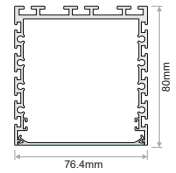

TETRA PLUS Series

- TETRA PLUS linear luminaire is available for surface, recessed, trimless or pendant application.
- L80/B10 50.000h (for monochromatic models)
- 3 SDCM
- IP40

230V EMERGENCY

- 3 hours EMERGENCY operation.
- DALI dimmable upon request for monochromatic models (except 32W113 model).

TUNABLE WHITE

- Linear Tunable White system with adjustable colour temperature from 3000K to 6000K at constant luminous flux.